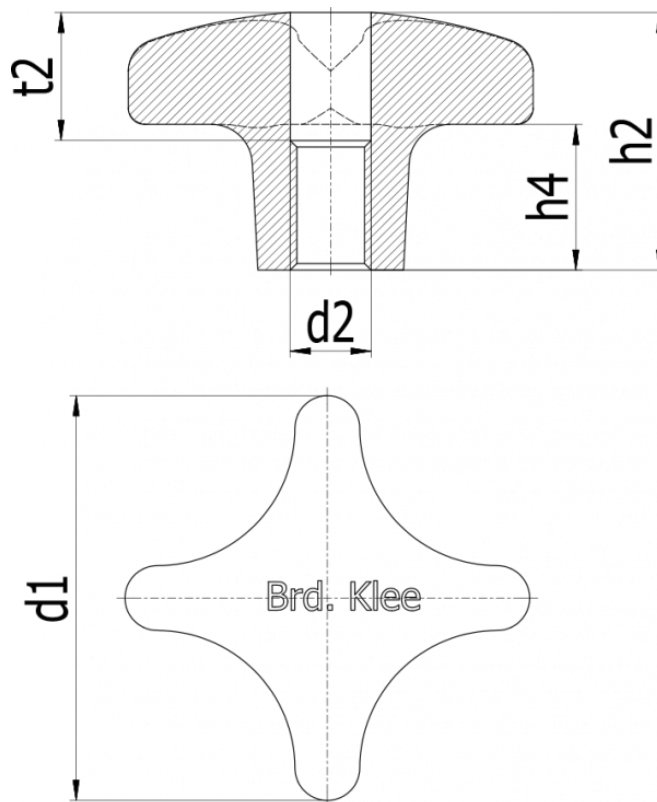

Article number: 20DIN6335NI40M8D

Description: E+G Stainless steel star knob DIN6335-NI-40-M8-D

Measures

d1	= 40
d2	= M8
h2	= 25
h4	= 13
t2	= 12
Weight in (g)	= 60